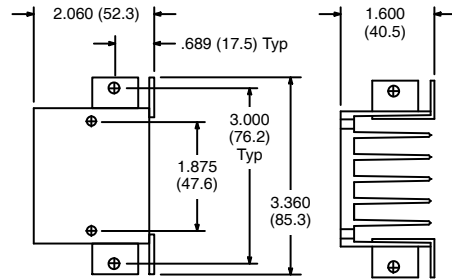

R95-186

Heat Sink for Solid State Relay

Features

- For RS3 Type Relays